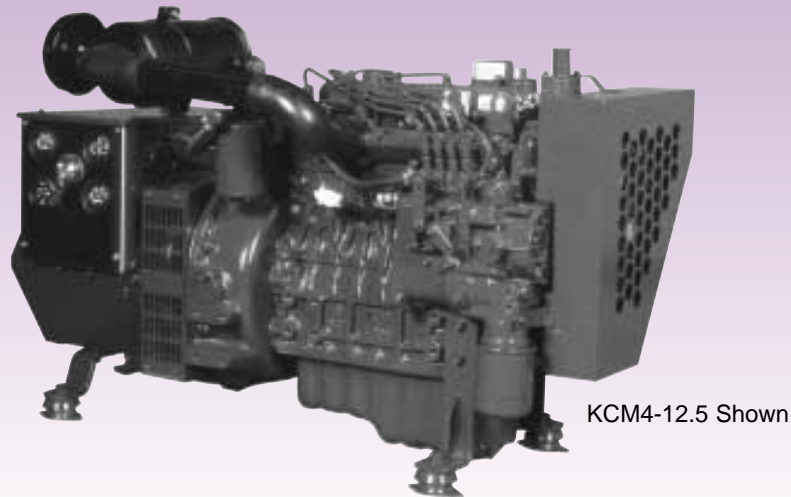

KEEL COOLED GENERATORS BY:
NEXT GENERATION POWER ENGINEERING, INC.

KCM4-12.5 Shown

Commercial Duty 1,800 RPM KEEL Cooled Marine Gen-Sets

NEXT Generations KEEL cooled marine gen-sets are designed to be the most rugged commercial duty gen-sets on the market. Constructed of only the finest quality components these gen-sets will provide the longest life spans in the most rugged of environments. Some of the standard features this line includes are:

- Severe duty Kubota gen-set governed engine with a full 3 year warranty
- Epoxy coated generator windings
- Ceramic coated exhaust manifold
- Marine grade pre-tinned wiring harness
- Awlgrip paint protection
- Extensive list of heavy duty standard features

The Superior Choice

Features

- Kubota severe duty gen-set governed engine
- Newage brushless generator w/marine grade epoxy coated windings
- Vibration isolated voltage regulator
- 4 gauge unit mounted instrument panel
- Oil pressure & water temperature safety shutdown
- Military spec. vibration isolators
- Ceramic coated dry exhaust manifold (lowers manifold temp. over 100°)
- Self bleed fuel system w/electric priming pump
- Marine grade tinned wire throughout harness
- Awlgrip 545 primer base, covered with 2 coats of Awlgrip Royal Blue
- Industrial grade air cleaner/intake silencer (Mounted or Remote)
- Spin on Oil and Fuel filters
- 12V Starter and Alternator
- "Easy Drain" oil change system
- Belt Guard

Specifications

Model #	# of Cyl.	Power Kw	Engine Model	Length	Width	Height	Weight (lbs.)
KCM3-5.0	3	5.0	D-722	34"	18"	21"	375 lbs.
KCM3-7.0	3	7.0	D-905BG	34"	15.5"	24"	460 lbs.
KCM3-8.5	3	8.5	D-1005BG	34"	15.5"	24"	460 lbs.
KCM4-10.5	4	10.5	V-1305BG	38"	15.5"	24"	530 lbs.
KCM4-12.5	4	12.5	V-1505BG	38"	15.5"	24"	530 lbs.
KCM4-16.0	4	16.0	V-1903BG	42"	21.0"	26"	750 lbs.
KCM4-21.0	4	21.0	V-2203BG	44"	21.0"	26"	775 lbs.
KCM4-30.0	4	30	V-3300	54"	24.0"	32"	1100 lbs.